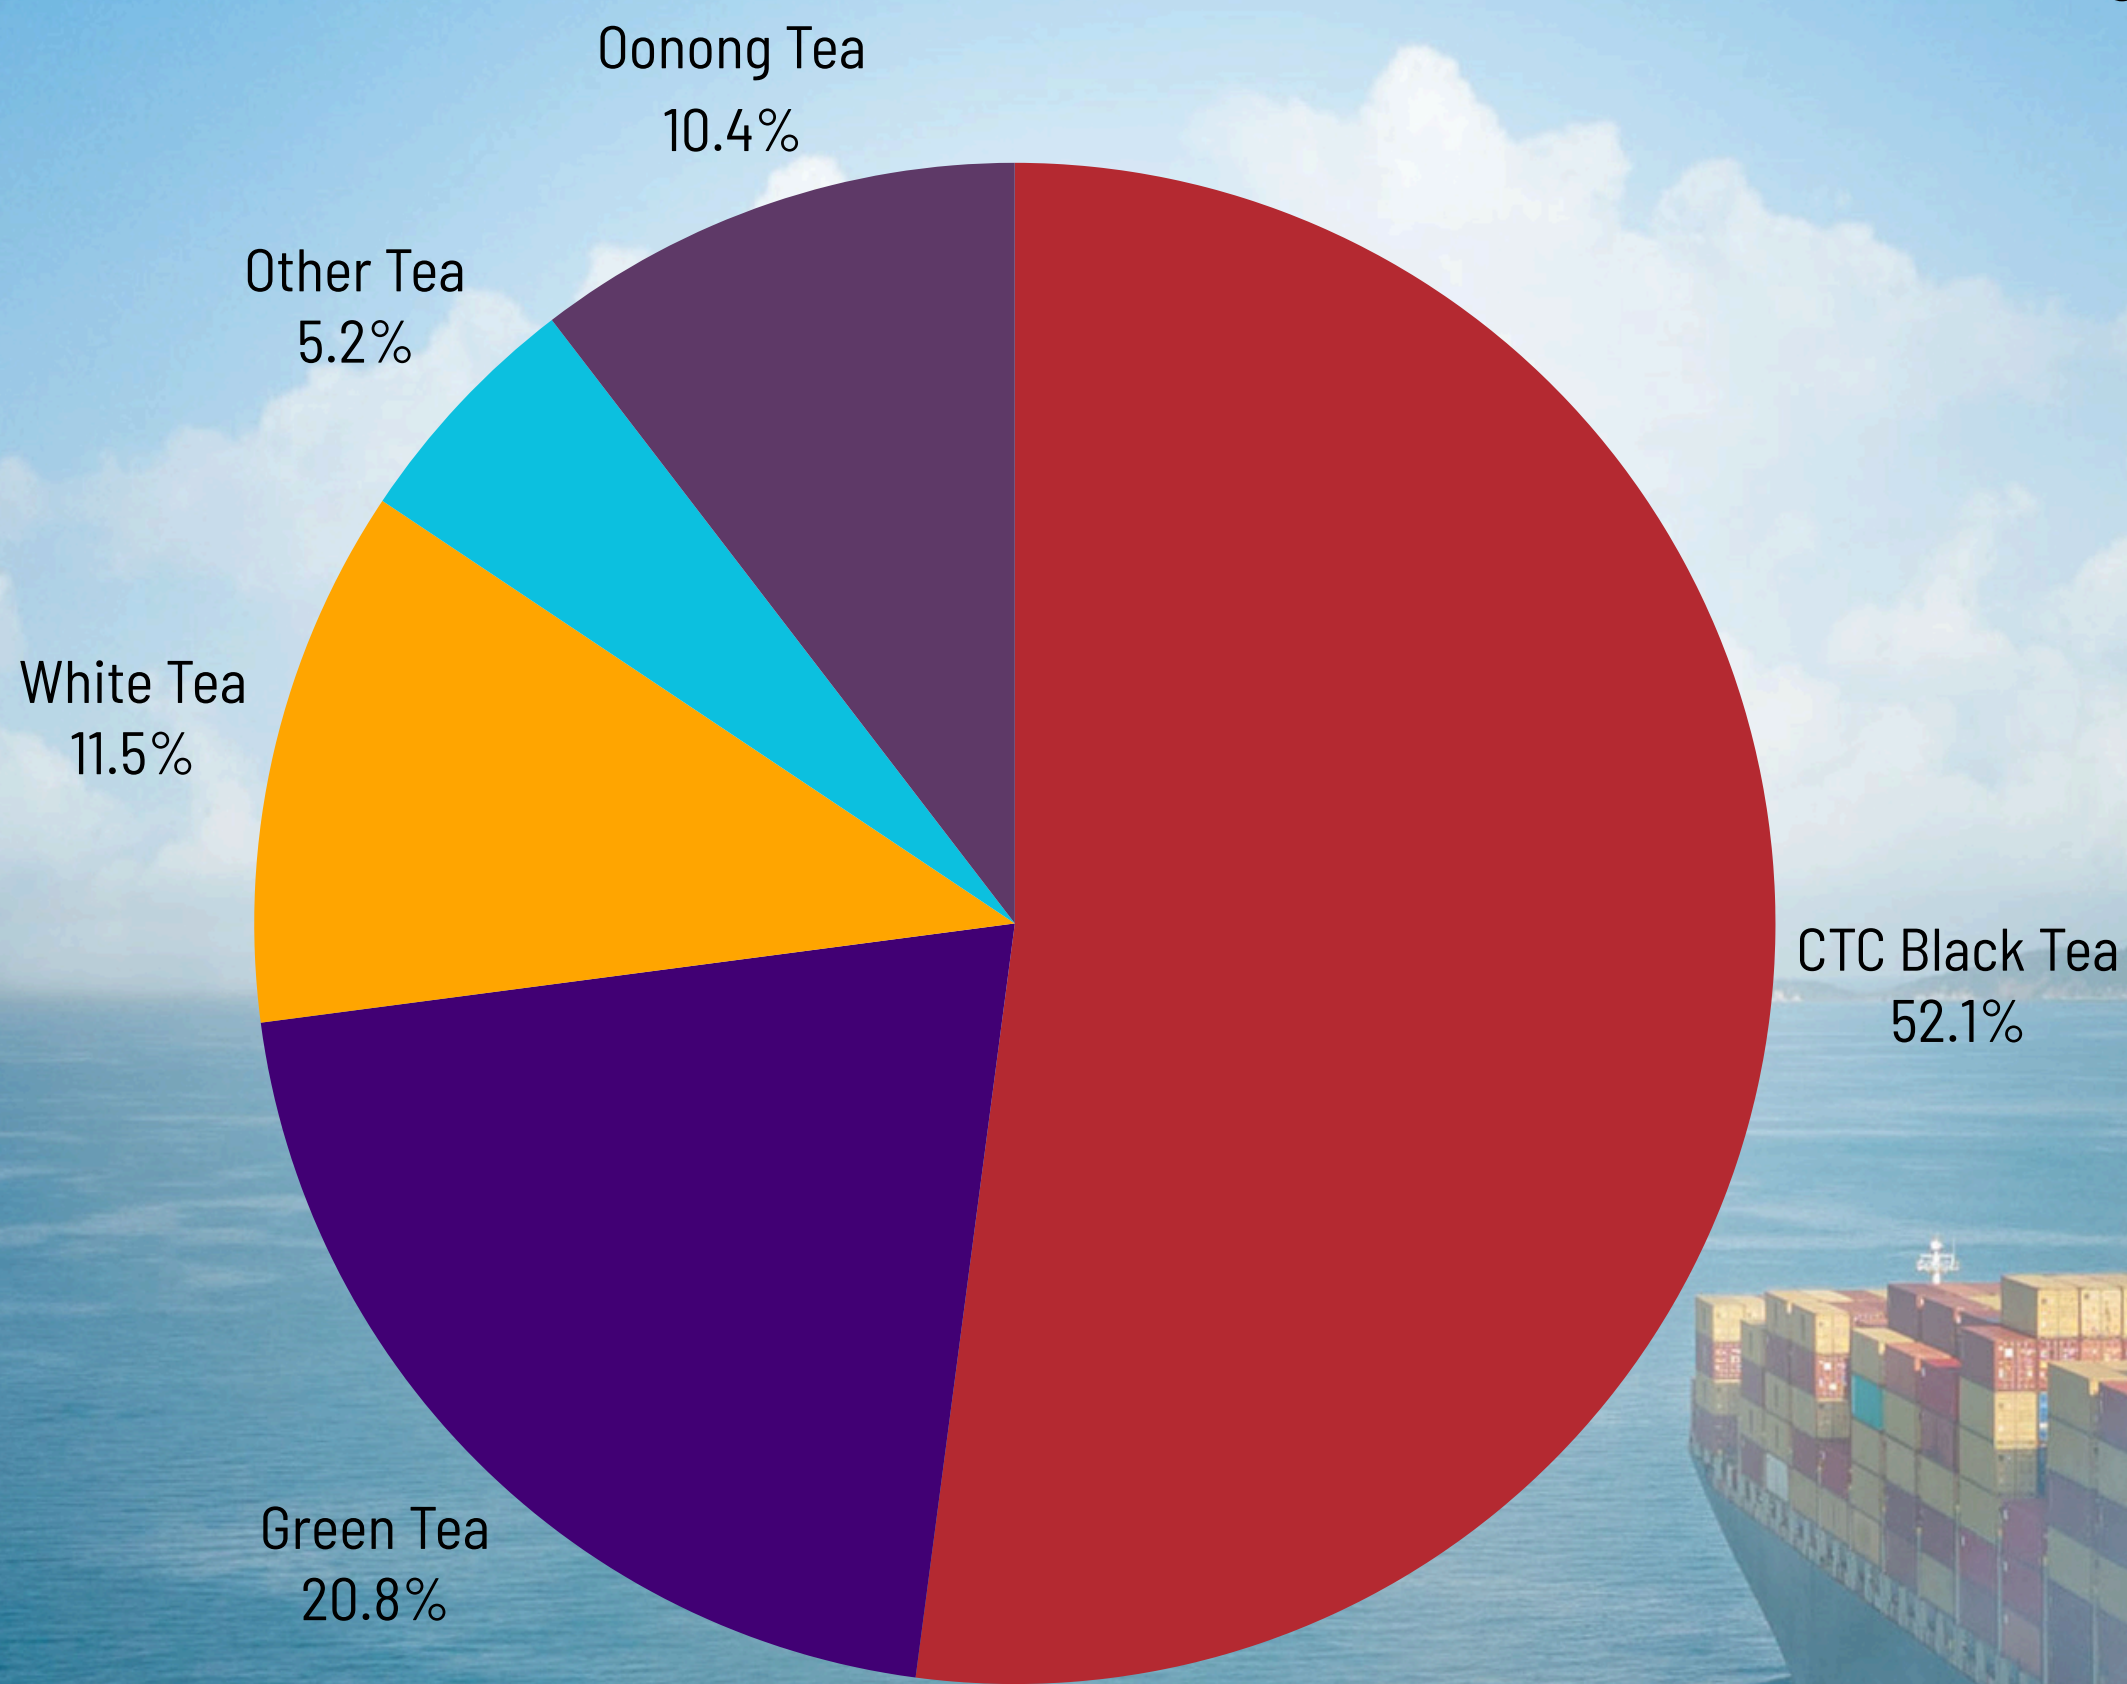

PRICE LIST

(May be more or less depending on the Auction market)

1 x 20' container

SEE MORE INFO

Contact Us

- Saplomag R/A- Sreemangal- Sylhet- Bangladesh

- Masjid Para-500 Panchagarh- Bangladesh

Visit Our Website

www.rebnaaltea.com.bd

+8801713-426386