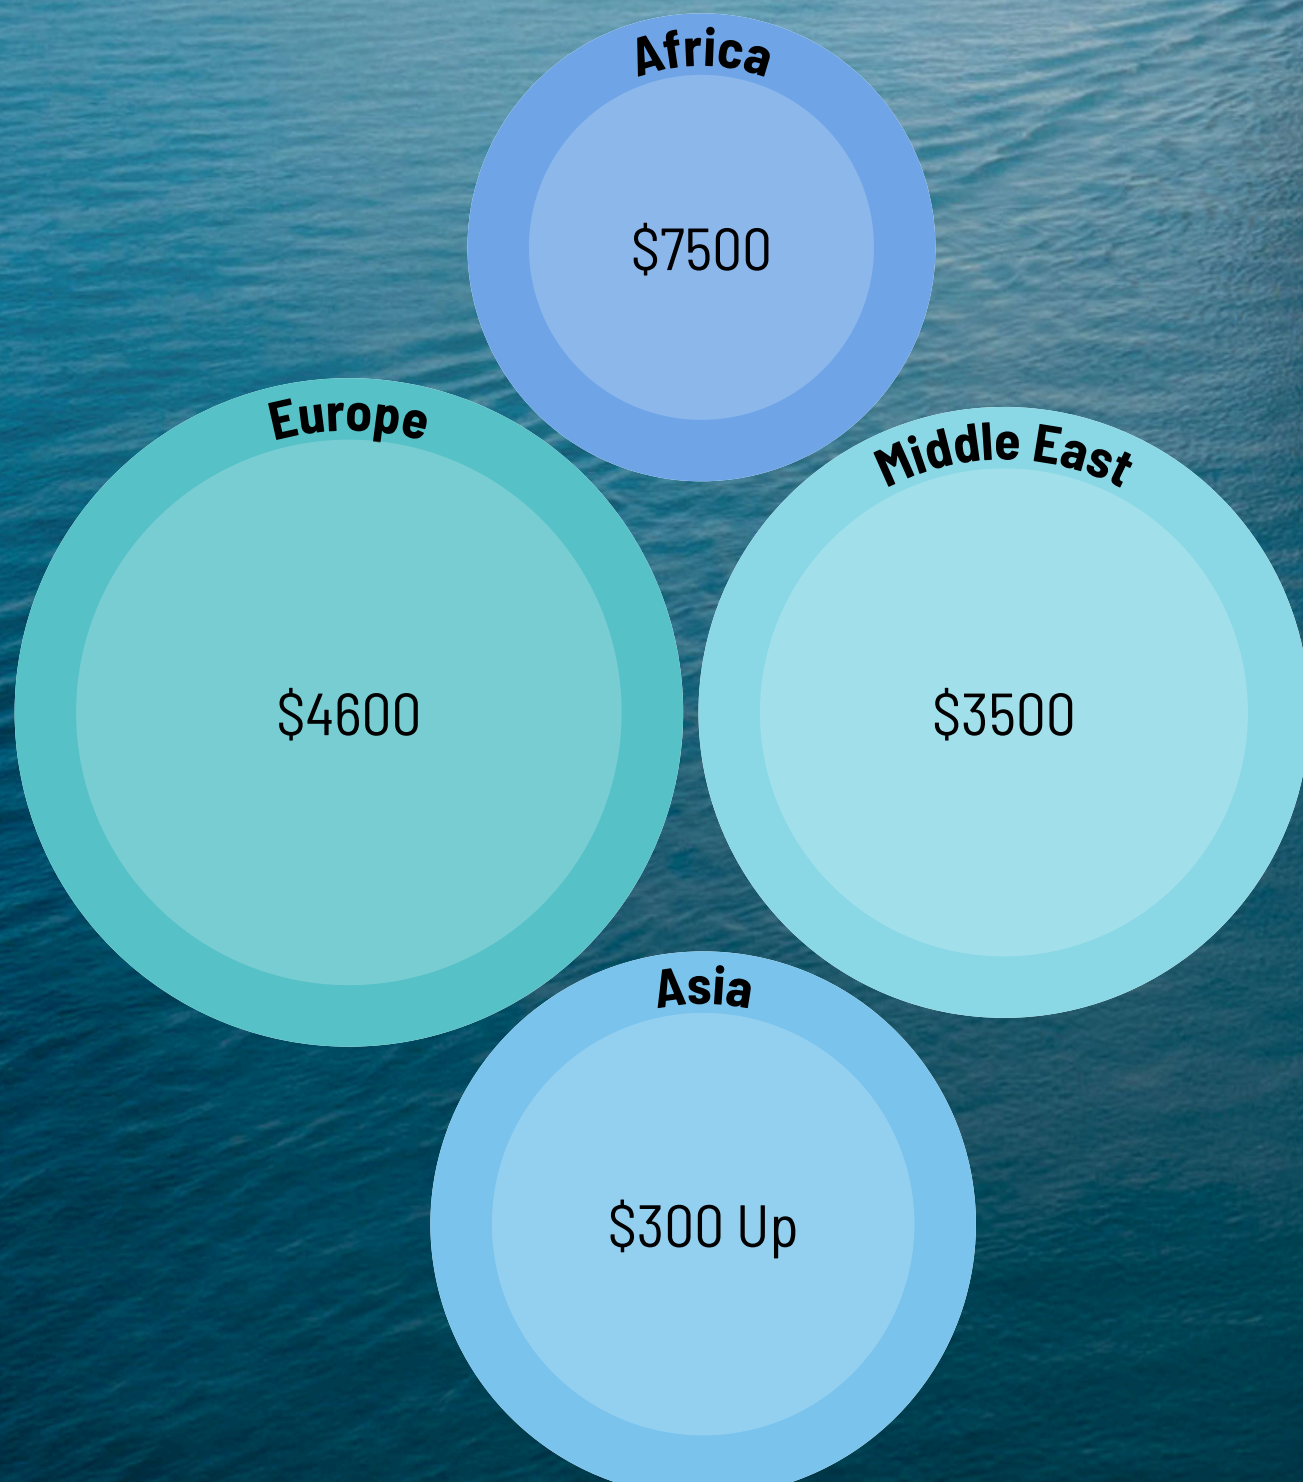

PRICE LIST

(May be more or less depending on the Auction market)

1 x 20' container

SEE MORE INFO

Contact Us

- Saplomag R/A- Sreemangal- Sylhet- Bangladesh

- Masjid Para-500 Panchagarh- Bangladesh

Visit Our Website

www.rebnaaltea.com.bd

+8801713-426386