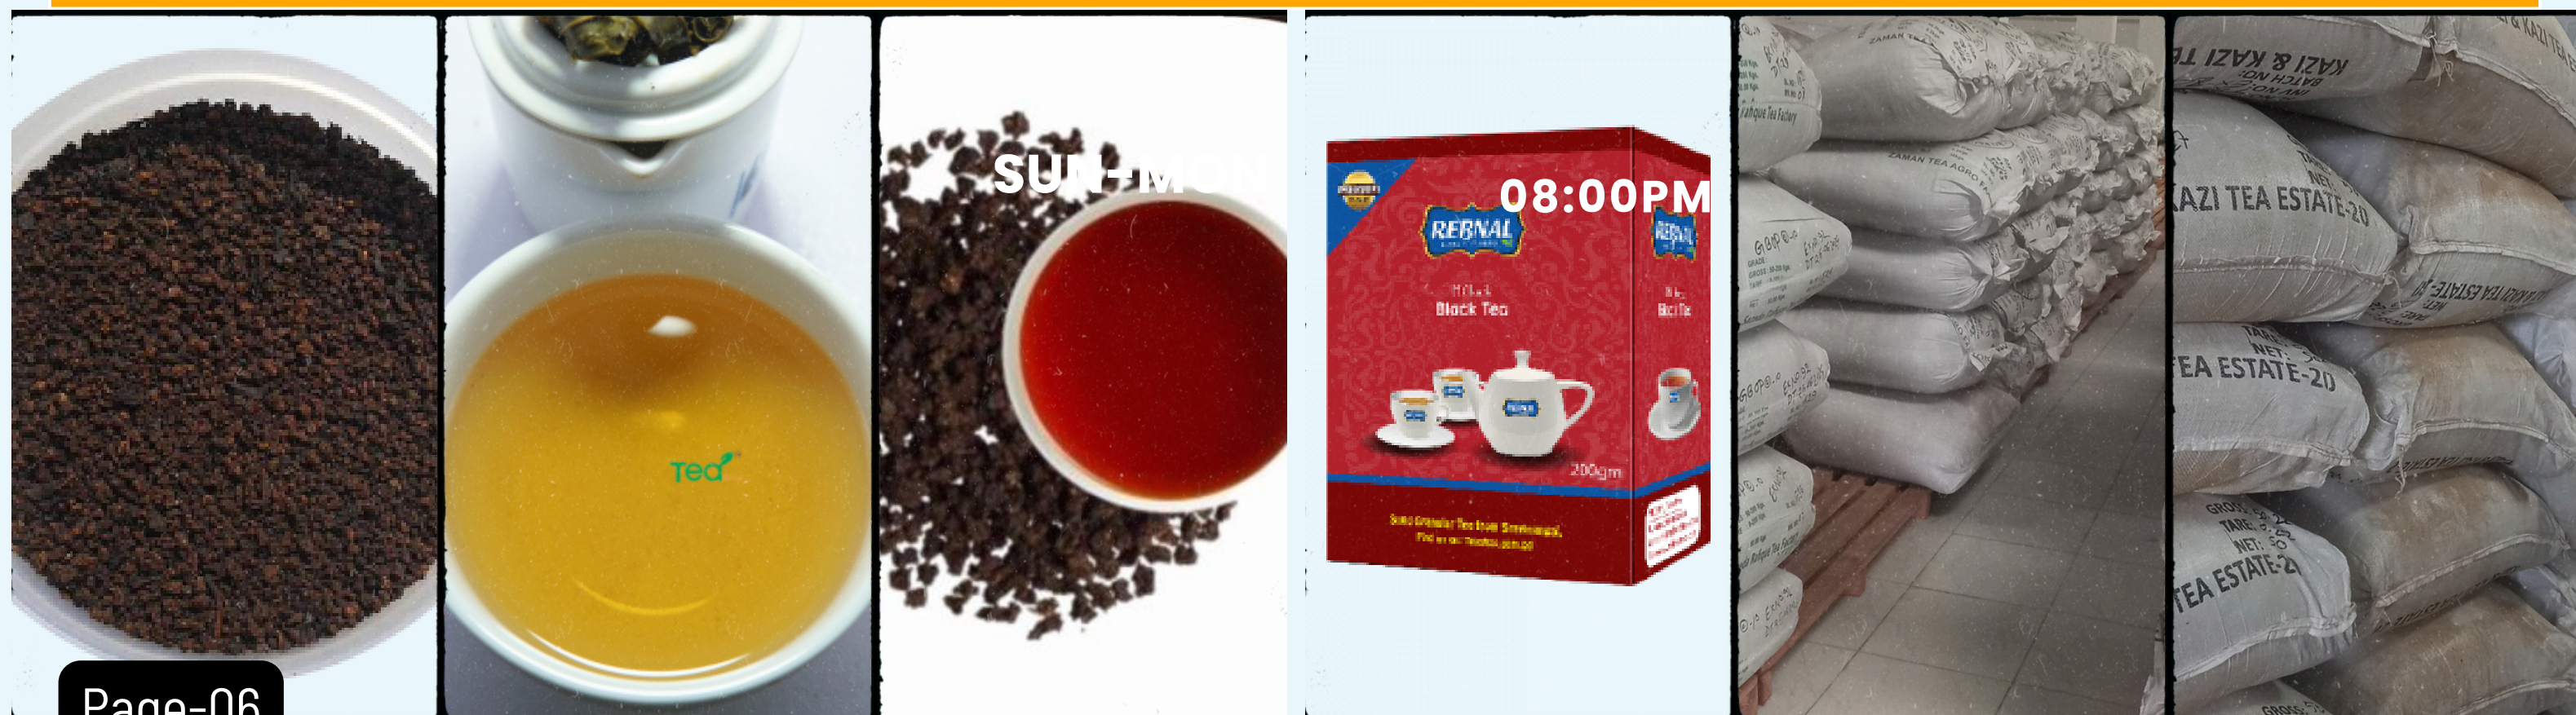

PRICE LIST

(May be more or less depending on the Auction market)

DESCRIPTION/TEA NAME	QUANTITY- Chest	SIZE- Kgs	PRICE CHARTS (USD) Per Kgs
Rebna Packet Tea (BOP to PD Size)	500Gm X 2= 01kg	BOP, GBOP, GOF, OF, PF, PD.	$1.80 to $3.70
Rebna Packet Tea (CD/Dust)	500Gm X 2= 01kg	CD/DUST	$1.97 to $4.11
Hillock Tea 200gm (Loose GBOP Size 200Gm Packet)	10Kgs	1 Carton (100 Pack)	$1.54 Par Box
G-Camsin 100gm (Loose Green Tea Size 100Gm Packet)	10Kgs	1 Carton (100 Pack)	$2.57 Par Box
-----	For	Loose Tea	-----
Loose Bag (Broken & Fanning's Grade)	50 Kg	BOP, GBOP, GOF, OF, PF, PD.	$1.65 to $3.97
Loose Bag (Dust Grade)	50 Kg	CD/DUST	$1.80 to 3.99
Blend Tea (Broken & Fanning's Grade)	60 Kg	BOP, GBOP, GOF, OF, PF, PD.	Aks For Call- Estimate: $1.99 to $4.10
Blend Tea (Dust Grade)	70 Kg	CD/DUST	Aks For Call- Estimate: $2.05 to $4.20
Green Tea	40 Kg	Green Tea	$09.11 to $17.91
Oolong Tea	40Kg	Oolong Tea	$09.11 to $17.91
White Tea	40Kg	White Tea	$09.11 to $17.91

For Any Question

+8801713-426386